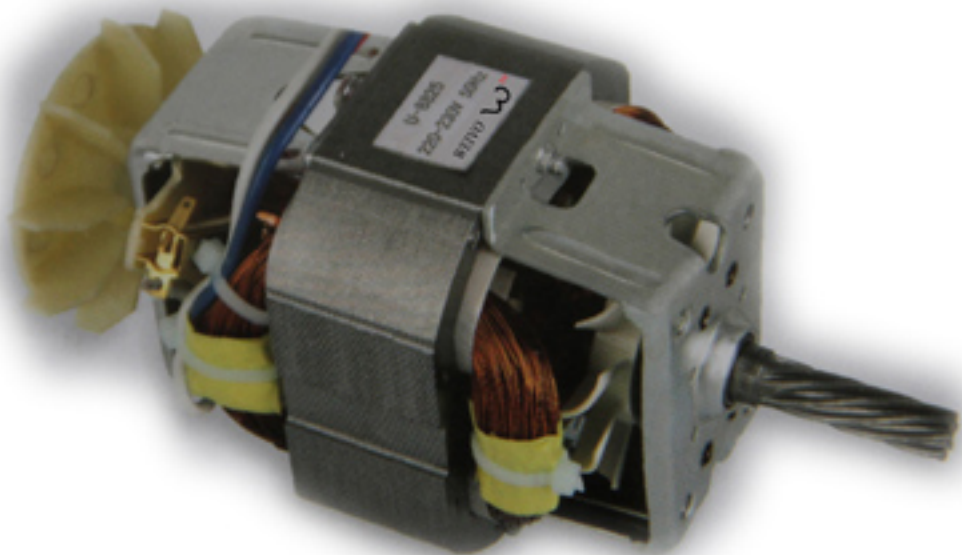

U-4630  
220-230V 50Hz  
WEIVO w™

U-5520  
220-230V 50Hz  
WEIVO  $\omega$ ™

DC5330  
DC220-230V  
WEIWO

AC6340

AC220-230V

WEVO 

DC5330  
DC220-230V  
WEIWO