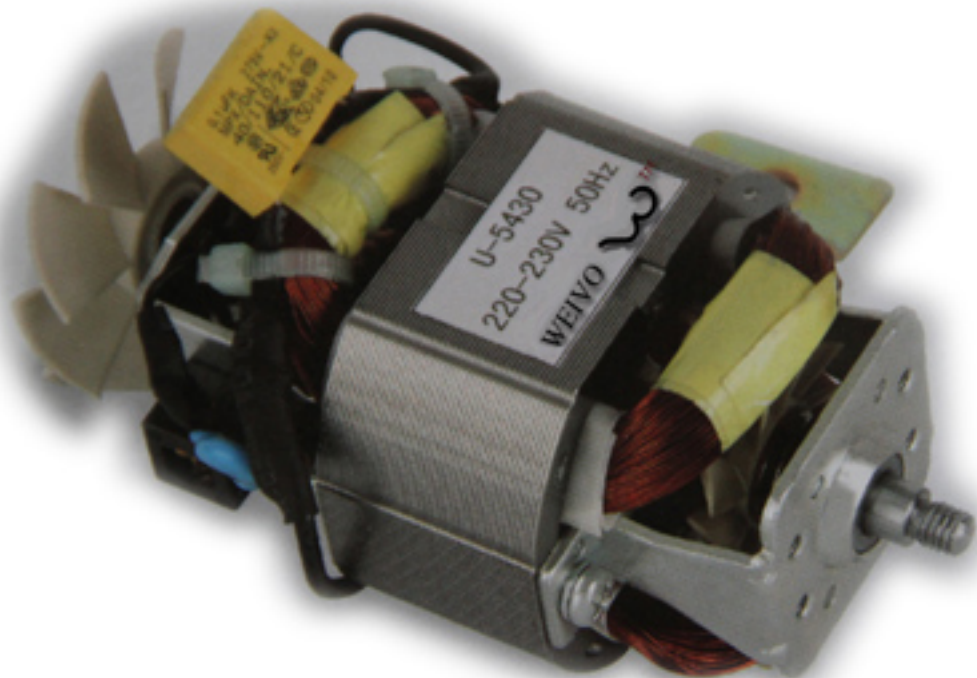

U-4630  
220-230V 50Hz  
WEIVO w™

U-5520  
220-230V 50Hz  
WEIVO  $\omega$ ™

DC5330  
DC220-230V  
WEIWO

AC6340

AC220-230V

WEVO 

DC5330  
DC220-230V  
WEIWO