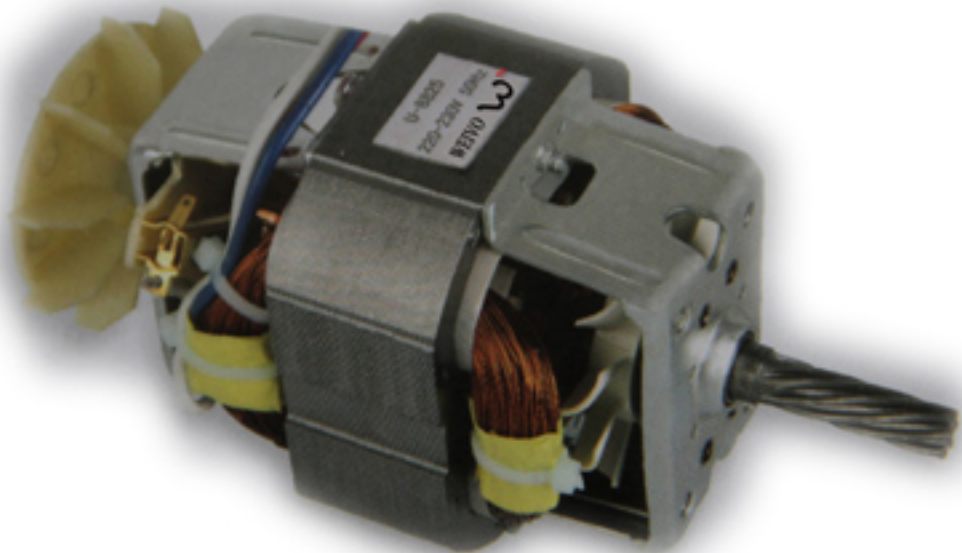

U-4630  
220-230V 50Hz  
WEIVO w™

U-5520  
220-230V 50Hz  
WEIVO  $\omega$ ™

DC5330  
DC220-230V  
WEIWO

AC6340

AC220-230V

WEVO 

DC5330  
DC220-230V  
WEIWO