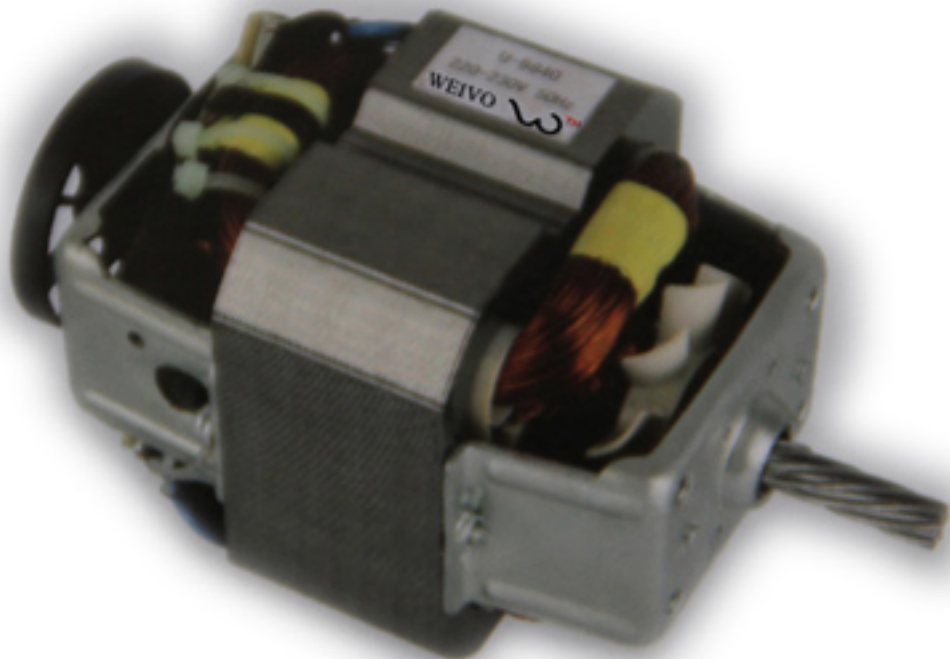

U-4630  
220-230V 50Hz  
WEIVO w™

U-5520  
220-230V 50Hz  
WEIVO  $\omega$ ™

DC5330  
DC220-230V  
WEIWO

AC6340

AC220-230V

WEVO 

DC5330  
DC220-230V  
WEIWO