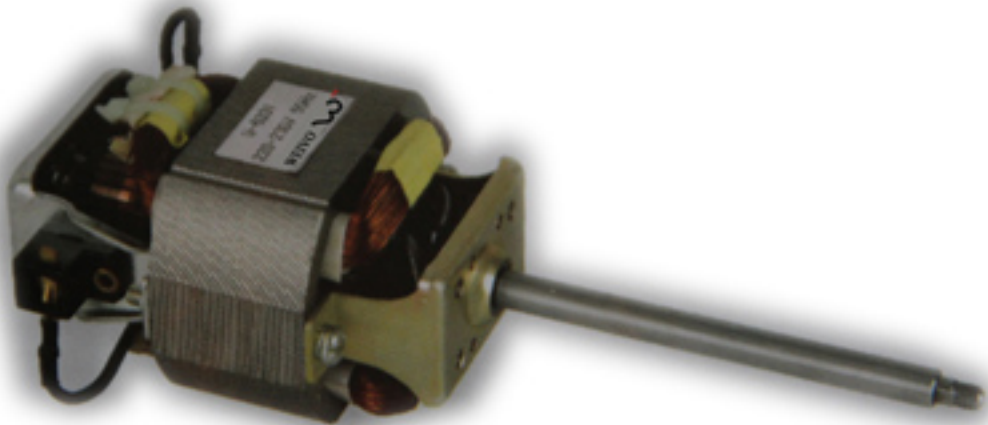

U-4630  
220-230V 50Hz  
WEIVO w™

U-5520  
220-230V 50Hz  
WEIVO  $\omega$ ™

DC5330  
DC220-230V  
WEIWO

AC6340

AC220-230V

WEVO 

DC5330  
DC220-230V  
WEIWO