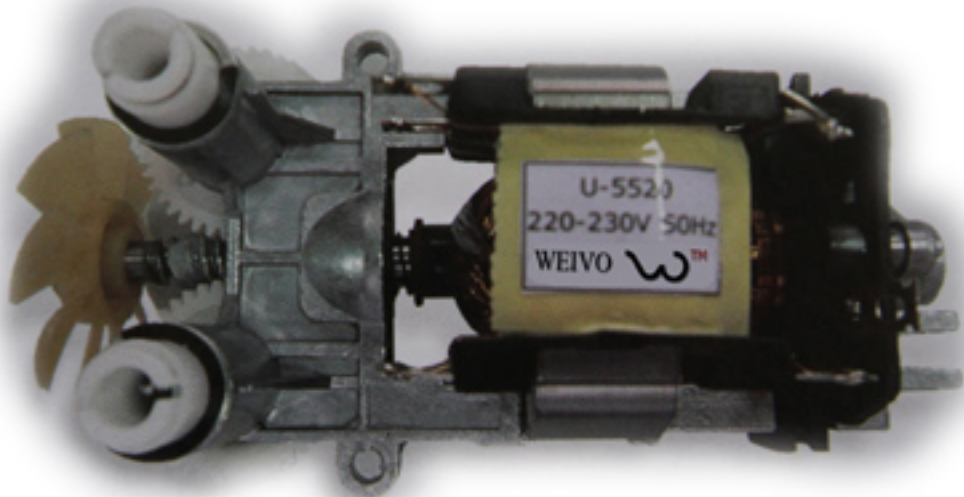

U-4630  
220-230V 50Hz  
WEIVO w™

U-5520  
220-230V 50Hz  
WEIVO  $\omega$ ™

DC5330  
DC220-230V  
WEIWO

AC6340

AC220-230V

WEVO 

DC5330  
DC220-230V  
WEIWO