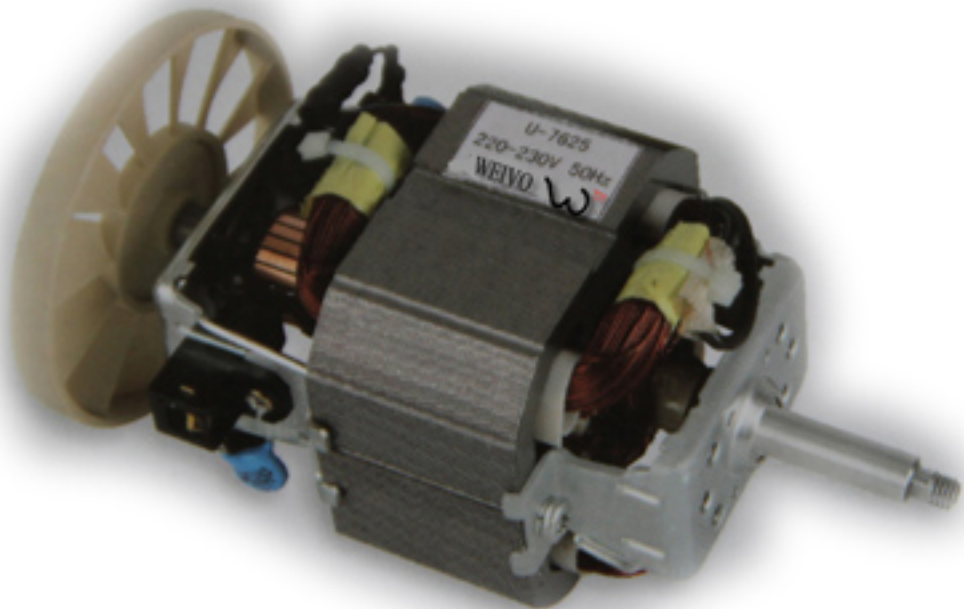

U-4630  
220-230V 50Hz  
WEIVO w™

U-5520  
220-230V 50Hz  
WEIVO  $\omega$ ™

DC5330  
DC220-230V  
WEIWO

AC6340

AC220-230V

WEVO 

DC5330  
DC220-230V  
WEIWO